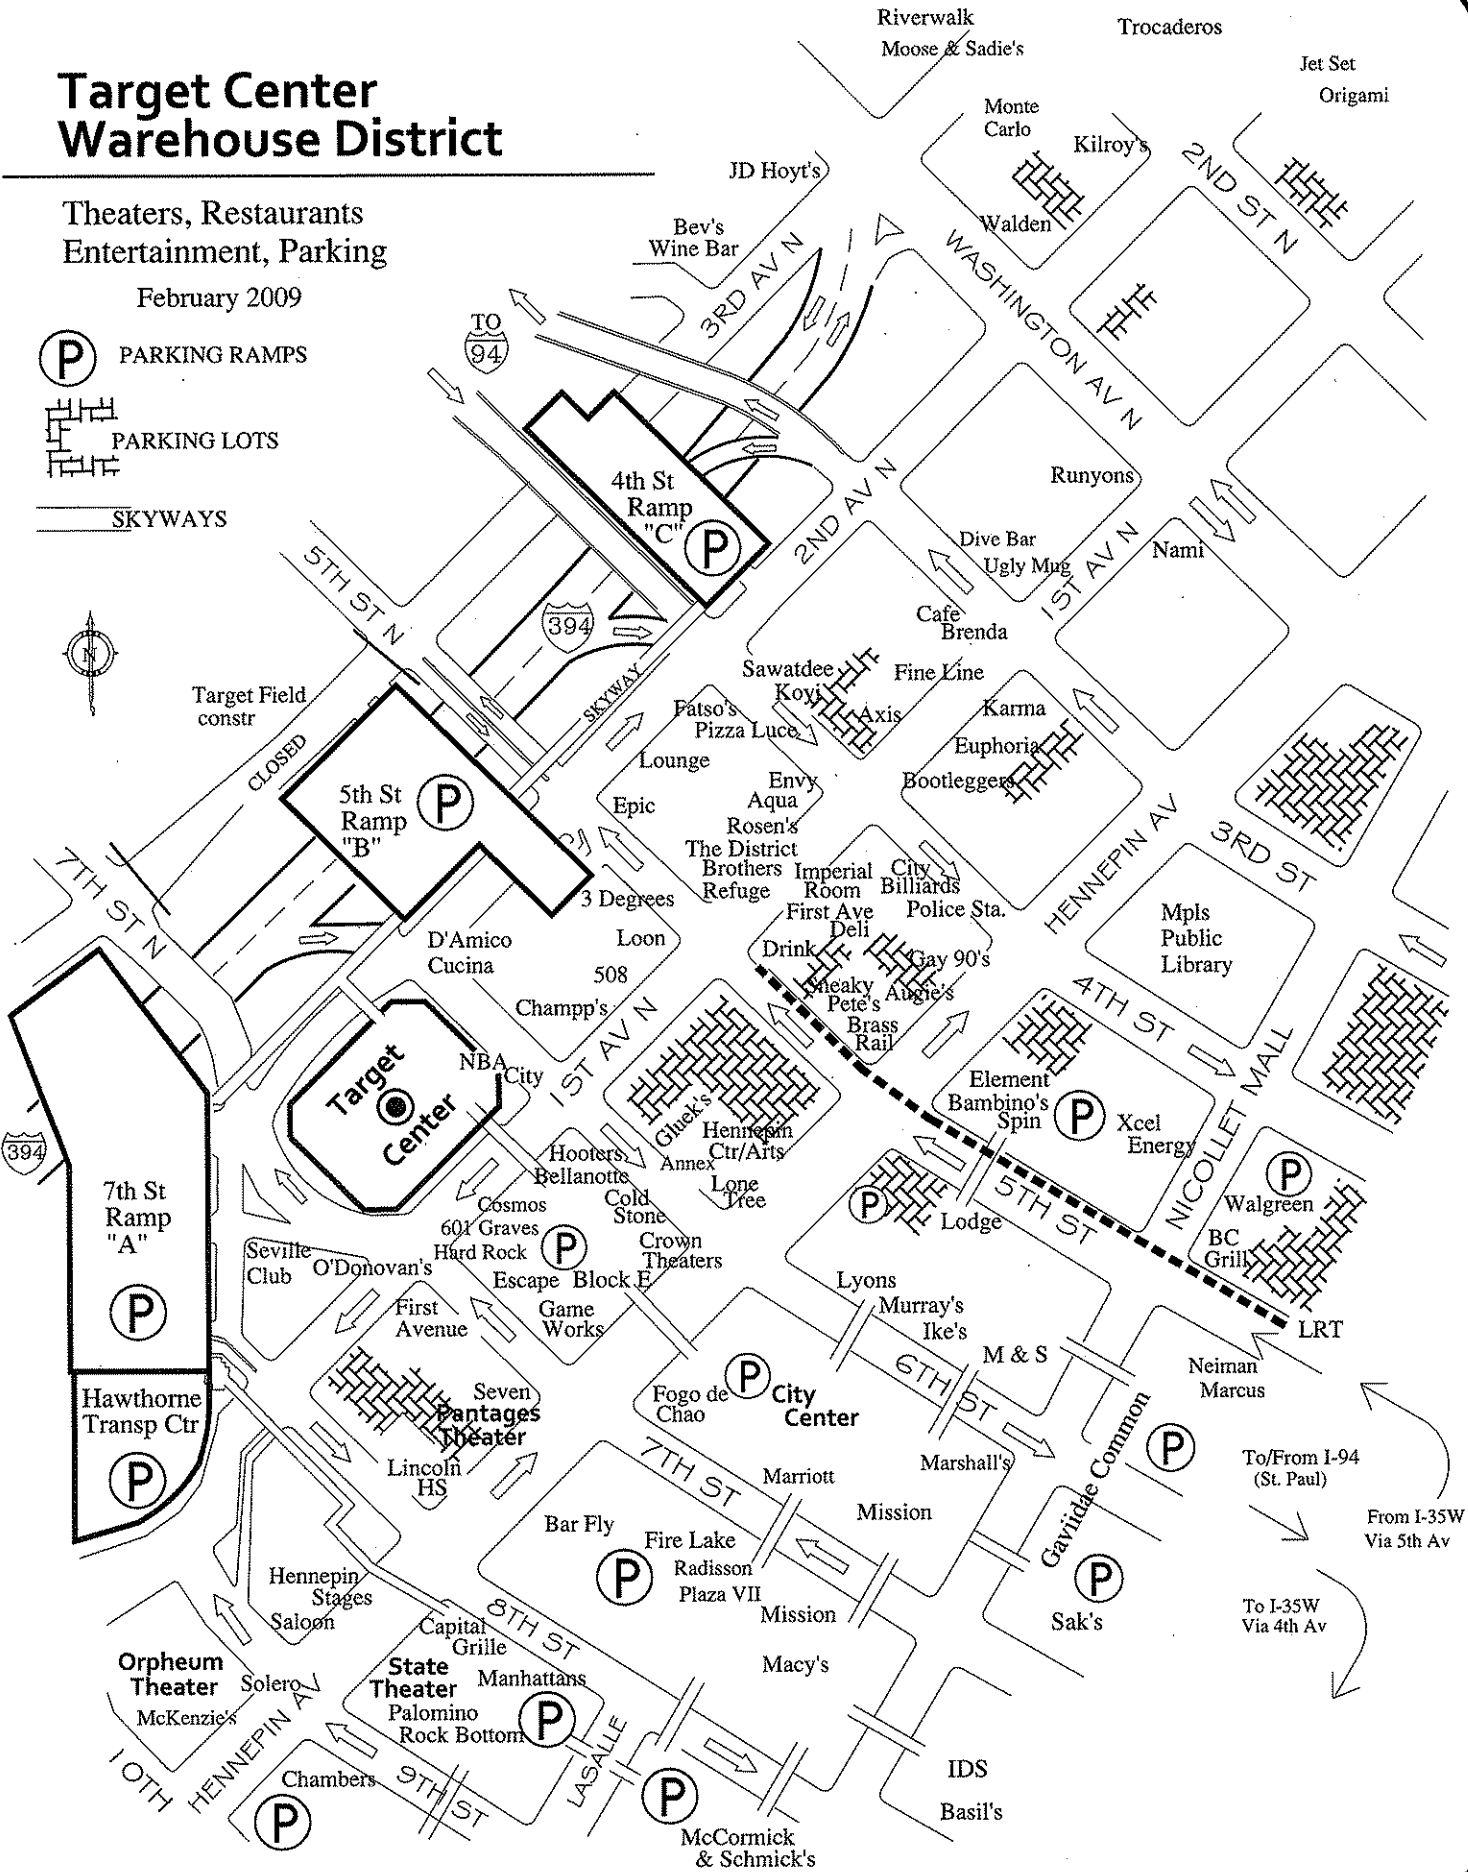

Target Center Warehouse District

Theaters, Restaurants
Entertainment, Parking

February 2009

P PARKING RAMPS

 PARKING LOTS

 SKYWAYS

To/From I-94
(St. Paul)

From I-35W
Via 5th Av

To I-35W
Via 4th Av